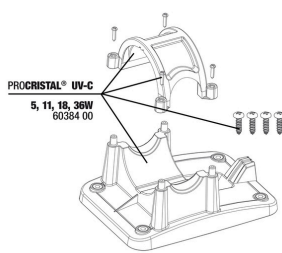

JBL PF "u" cover + hose connection

JBL PC UV-C 5,11,18,36 W mounting

JBL PROCRISTAL UV-C QuickConnect
 Connects two JBL ProCristal UV-C water clarifiers

JBL PROCRISTAL UV-C ElbowConnect
 90° elbow for JBL ProCristal UV-C devices