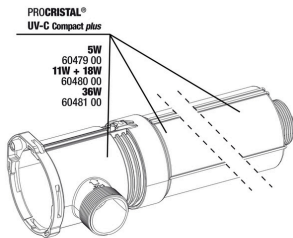

JBL PROCRISTAL UV-C Compact plus 18 W

Accessories

JBL PC UV-C Compact plus casing kit

Replacement lamp for UV-C water clarifier