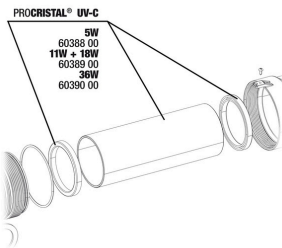

JBL PC UV-C glass sleeve + reflector set