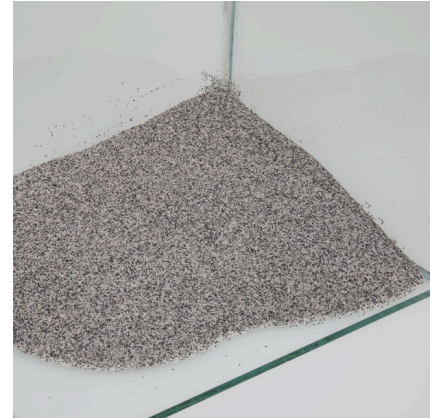

# JBL Sansibar GREY

Grey substrate for aquariums

Suitable for:   

- Fine, uncoloured sandy soil: substrate for fresh and saltwater aquariums and aqua-terrariums
- Vigorous plant growth: prevents the seeping in of sludge and other waste material with its fine granulation and density
- Prevents injuries of the mucous membrane: fine, round-shaped natural sand is gentle on sensitive barbels. Ideal for grubbing fish, such as armoured catfish and loaches
- Ideal for fish, invertebrates and plants: no unwanted pollutants released into the water.
- Package contents: 1 bag Sansibar Grey. Grain size: 0.2 - 0.6 mm. Not fully suitable for undergravel heating cables

### Ideal substrate

The substrate is an important part of the aquarium interior because a lot of animals dig in the ground to search for food. The plants also need a safe hold and have to absorb the food in the ground through their roots. Digging fish definitely need a substrate which is not sharp-edged. Undergravel heating can only be recommended for medium-fine to coarse substrates because water circulation cannot really build up in very fine substrates.