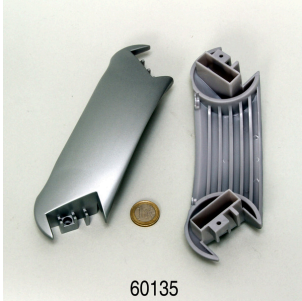

JBL Cleany
Double-ended hose brush for
hoses from 9-30 mm

**JBL Aquarium tubing
GREEN on reel**
Green-transparent hose
wound on a plastic reel

JBL CristalProfi e701 greenline

Spare parts

60135
 JBL CP e pump head handle

JBL CP e clip for casing

6348810
 JBL adapter UK for all flat-pin plugs

JBL CP e4/7/9/15/1900/1/2 handle screws

60131
 JBL CP e impeller cover seal

60129
 JBL CP e impeller cover

JBL CP e4/7/9/15/1900/1,2 pump head screws