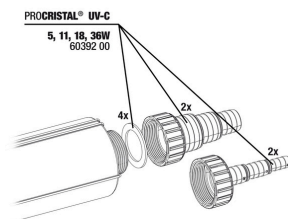

JBL PC UV-C quartz glass cylinder set

JBL PC UV-C 5,11,18,36 W mounting

JBL PC UV-C glass sleeve + reflector set

JBL PC UV-C hose connection gaskets

JBL PC UV-C hose connection set

JBL PROCRISTAL UV-C Compact plus 36 W