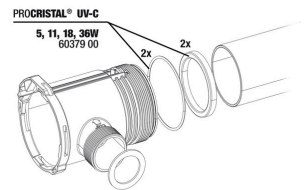

JBL PROCRISTAL UV-C Compact plus 36 W

Spare parts

JBL PC UV-C Compact plus electrical unit

JBL PC UV-C Compact plus casing kit

JBL adapter UK for all circular plugs

JBL PC UV-C 5,11,18,36 W gasket set

JBL PC UV-C bulb protection kit