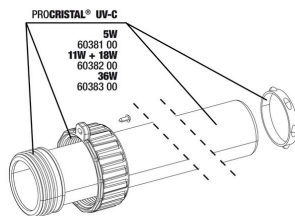

JBL PROCRISTAL UV-C Compact plus 36 W

Spare parts

JBL PC UV-C Compact plus electrical unit

JBL PC UV-C Compact plus casing kit

JBL adapter UK for all circular plugs

JBL PC UV-C 5,11,18,36 W gasket set

JBL PC UV-C bulb protection kit