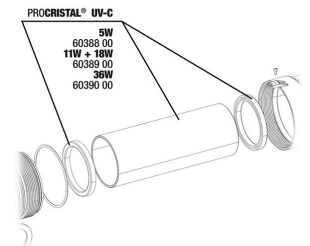

JBL PC UV-C quartz glass cylinder set

JBL PC UV-C 5,11,18,36 W mounting

JBL PC UV-C glass sleeve + reflector set

JBL PC UV-C hose connection gaskets

JBL PC UV-C hose connection set

JBL PROCRISTAL UV-C Compact plus 36 W