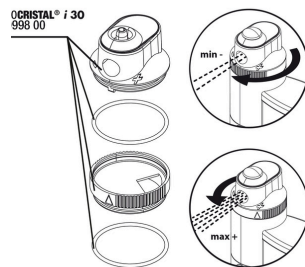

JBL PC i30 hose 4/6 + cap for air inlet

JBL PC i30 water outlet with regulation