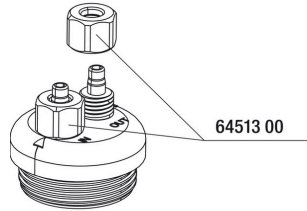

**JBL Cap Nut Air/CO₂
hose**