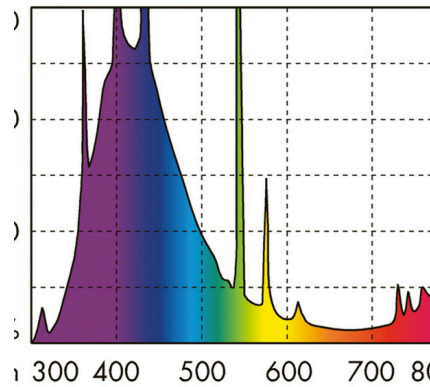

# JBL SOLAR MARIN BLUE

Blue fluorescent T8 tube Solar for marine aquariums

Suitable for:

- Fluorescent tube Solar to promote coral growth in marine aquariums
- Easy to install: insert fluorescent T8 tube socket into the fixture and turn until the tube locks into place
- The actinic blue light beautifully emphasizes the luminousness of the corals
- Ideal night lighting to observe nocturnal animals in freshwater aquariums and terrariums
- Colour rendering and full spectrum are guaranteed for 12 months. Includes reminder label for replacement