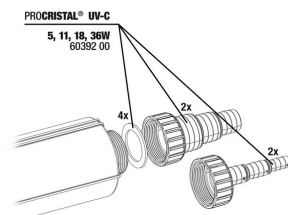

**JBL ProCristal UV-C Kit tube verre quartz**

**JBL PC UV-C 5, 11, 18, 36 W Fixation**

**JBL PC UV-C Kit envel. verre + réflecteur**

**JBL PC UV-C Joints raccord tuyau**

**JBL PC UV-C Kit raccords tuyau**