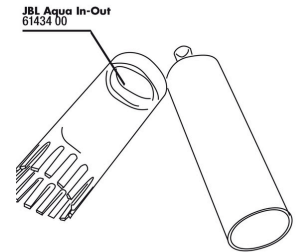

# JBL PROCLEAN AQUA IN-OUT COMPLETE

 Spare parts

JBL Aqua In-Out shut-off valve

JBL Aqua In-Out nozzle for water jet pump

JBL Aqua In-Out metal adapter G3/4 M24

JBL Aqua In-Out cleaning comb, complete

JBL Aqua In-Out hose coupling

JBL Aqua In-Out seal fitting 3/4"

JBL Aqua In-Out metal adapter G3/4 M28/M22

JBL PROCLEAN AQUA IN-OUT water jet pump  
Suction pump for convenient water changes in aquariums