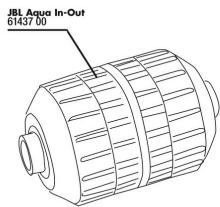

# JBL PROCLEAN AQUA IN-OUT COMPLETE

 Spare parts

JBL Aqua In-Out shut-off valve

JBL Aqua In-Out nozzle for water jet pump

JBL Aqua In-Out metal adapter G3/4 M24

JBL Aqua In-Out cleaning comb, complete

JBL Aqua In-Out hose coupling

JBL Aqua In-Out seal fitting 3/4"

JBL Aqua In-Out metal adapter G3/4 M28/M22

JBL PROCLEAN AQUA IN-OUT water jet pump  
Suction pump for convenient water changes in aquariums