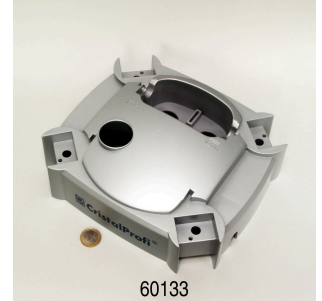

JBL CP e pump head cover