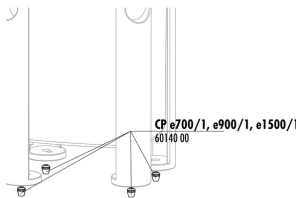

JBL CP e seal connection block