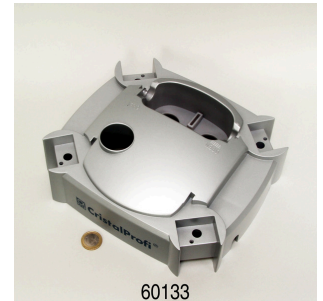

## Spare parts

60146

**JBL CP e union nut for hose connection**

60143

**JBL CP e seal connection block**

**JBL CombiBloc CristalProfi e**  
 Pre-filter pads and filter foam for CristalProfi e

60133

**JBL CP e pump head cover**