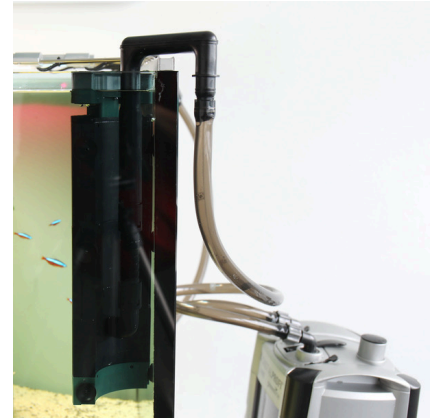

JBL TopClean II

Surface skimmer

Suitable for:   

- Removes coatings and foreign particles from the water surface: accessory for external filter - skimmer for aquariums 60 – 600 litres (from 35 cm height upwards)
- Place skimmer in the aquarium, connect to suction hose of the external filter (replaces existing suction pipe), regulate surface water/deep water suction with adjustment spindle
- Universal: for hoses of 9/12 to 16/22 mm diameter. Infinitely adjustable suction capacity: surface water and deep water suction. Semi-circular shape for corner attachment
- 2nd generation: optimised floating body – more buoyancy and adaption to the water level, stronger comb, removable adjustment spindle
- Package contents: surface skimmer Top Clean II

Siphon off surface water and water from deeper levels

The JBL Surface skimmer effectively removes scum formations or prevents them from forming. With its deep water intake the skimmer can be used to replace the conventional suction pipe. The skimmer comb automatically adapts to a changing water surface (as when water evaporates).

Easy to install

Connect the JBL Surface skimmer instead of the conventional suction pipe to the external filter. Attach the suction chamber with suction cups to the rear corner of your aquarium. Using the regulating pin select the surface water suction/ deep water suction ratio.

Elegant design

The adjustment spindle can be removed from the device. The JBL Surface skimmer has a stylish semi-circular shape and is suitable for hoses with 9/12 to 16/22 mm diameter.

Further information	
FAQ	✓
Blog	✓
Press	✗
Laboratory/calculator	✗
Worth reading	✓
Spare parts	✓
Video	✓
GarantiePlus	✗
Instructions	✓
QR code	