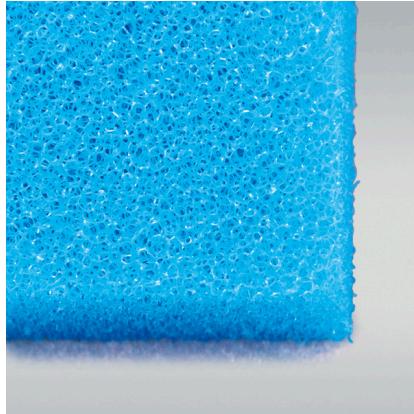

# JBL Fine Filter Foam

Fine foam for filters to combat all kinds of water cloudiness

Suitable for:

- Quick elimination of all kinds of cloudiness in freshwater and marine water aquariums and in pond water: reusable foam for use in the filter
- Easy to use: cut the foam to the size you need (suitable for all filters). Layer as filter stage for pre- and long-term filtering
- Crystal-clear water: filters off floating algae and cloudiness. Offers a large surface for the settling of cleansing bacteria
- No release of harmful substances – water neutral fine foam with 30 ppi pore size
- Contents: 1 washable foam filter mat for aquariums (50x50 cm) for all types of filter; available in 2.5 cm, 5 cm and 10 cm thickness

You may also be interested in

You can find a complete overview here: <https://www.jbl.de/qr/62561>

**JBL FilterPad VL**  
 Cotton fleece for CristalProfi  
 aquarium filters

**JBL FilterPad F15**  
 Coarse foam pad for aquarium  
 filter CristalProfi

**JBL FilterPad F35**  
 Fine foam pad for aquarium  
 filter CristalProfi

**JBL CombiBloc  
 CristalProfi e**  
 Pre-filter pads and filter foam  
 for CristalProfi e