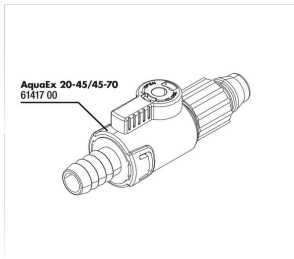

JBL PROCLEAN AQUA EX 20-45

Spare parts

**JBL AquaEx
20-45/45-70
Absperrhahn**