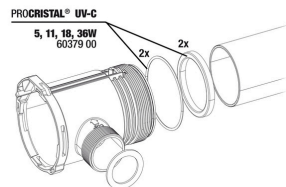

JBL PC UV-C 5,11,18,36 W gasket set