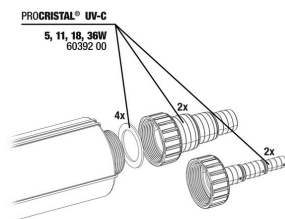

**JBL PC UV-C 5,11,18,36 W mounting**

**JBL PC UV-C glass sleeve + reflector set**

**JBL PC UV-C hose connection gaskets**

**JBL PC UV-C hose connection set**