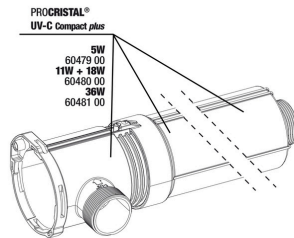

JBL PC UV-C Compact plus casing kit