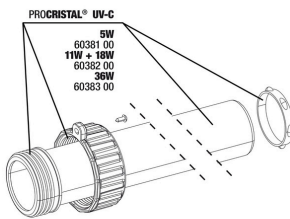

## Spare parts

**JBL PC UV-C Compact plus electrical unit**

**JBL PC UV-C Compact plus casing kit**

**JBL PC UV-C 5,11,18,36 W gasket set**

**JBL PC UV-C bulb protection kit**

**JBL PC UV-C quartz glass cylinder set**