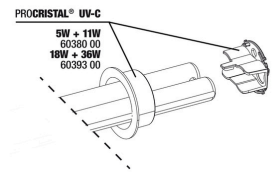

## Spare parts

**JBL PC UV-C Compact plus electrical unit**

**JBL PC UV-C Compact plus casing kit**

**JBL PC UV-C 5,11,18,36 W gasket set**

**JBL PC UV-C bulb protection kit**

**JBL PC UV-C quartz glass cylinder set**