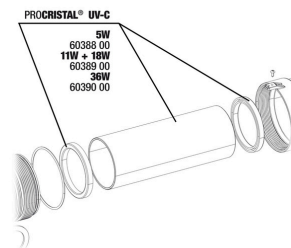

**JBL PC UV-C 5,11,18,36 W mounting**

**JBL PC UV-C glass sleeve + reflector set**

**JBL PC UV-C hose connection gaskets**

**JBL PC UV-C hose connection set**