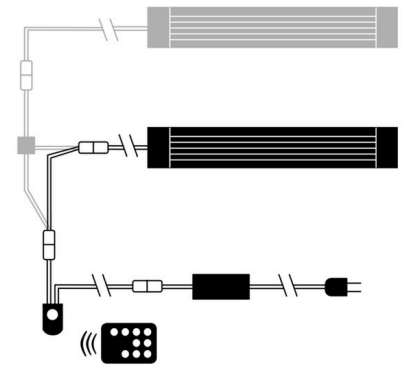

JBL LED SOLAR CONTROL

Control unit for JBL LED SOLAR lights

Suitable for:

- To operate JBL LED SOLAR NATUR individually or in combination with a JBL LED SOLAR EFFECT. Biotope data, effects, thunderstorms, moon phases, sunrise and sunset to be operated by mobile
- Easy to operate: replace existing IR receiver with the JBL control unit and adjust the effects you want with the app
- With 5 programmes + additional manual programme (South America & Africa biotopes, aquascaping plants, goldfish, community aquarium, each programme has plant acclimatisation setting)
- Biotope data contain dry and wet season, cloudiness, thunderstorm, as well as sunrise and sunset, which can also be adapted to the geographical location if desired (light on when the sun rises at the location)
- Package contents: control unit to connect to the JBL LED SOLAR system for 2 lights (1x Natur & 1x Effect); the app you require is always free of charge