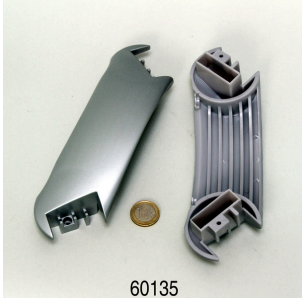

JBL Cleany
Double-ended hose brush for
hoses from 9-30 mm

**JBL Aquarium tubing
GREEN on reel**
Green-transparent hose
wound on a plastic reel

JBL CristalProfi e701 greenline

Spare parts

JBL CP e pump head handle

JBL CP e clip for casing

JBL adapter UK for all flat-pin plugs

JBL CP e4/7/9/15/1900/1/2 handle screws

JBL CP e impeller cover seal

JBL CP e impeller cover

JBL CP e4/7/9/15/1900/1,2 pump head screws

JBL CP e pump head greenline