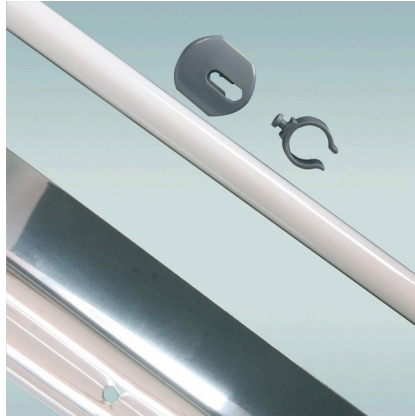

JBL SOLAR REFLECT Clip Set

Holder for fluorescent tubes

Suitable for:     

- Plastic holders to attach fluorescent tubes to the reflectors. For the optimal illumination of the aquarium/terrarium
- Easy assembly: fix clip through the hole at lower reflector panel, click clip holder at the upper panel to the clip. Fix it by sliding. Optimal clip attachment makes changing the clip easy
- Clip made of UV-resistant plastic
- Not suitable for fluorescent tubes switched in tandem
- Package contents: clip holders for fluorescent tubes (2 pcs.), Clip Set Solar Reflect

JBL SOLAR REFLECT Clip Set

Product information

Maximum light output without additional energy costs

An optimal illumination of the aquarium/terrarium is important both for plant and coral growth and also to minimise algae growth. By using reflectors a maximum light output can be achieved – without additional energy costs. In addition they serve as a glare protection while you work in your aquarium.

Holders to attach fluorescent tubes to the reflectors

Attach clip to the lower reflector panel, click clip holder at the upper panel to the clip. Not suitable for fluorescent tubes switched in tandem.

Further information	
FAQ	✓
Blog	✓
Press	×
Laboratory/calculator	×
Worth reading	✓
Spare parts	×
Video	×
GarantiePlus	×
Instructions	×
QR code	