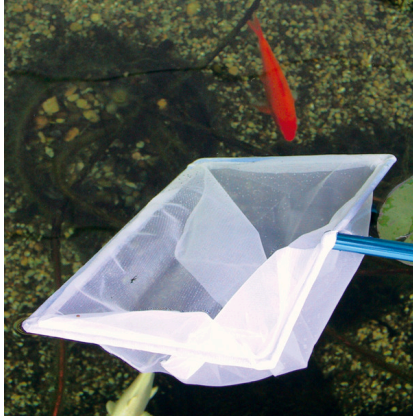

# JBL Pond Net, long

Pond net with 190 cm telescopic handle

Suitable for: 

- Catching pond fish gently: robust net with aluminium handle
- Telescopic handle expandable to 190 cm, with handle reinforcement
- To make catching fish easier: stable net fabric, particularly durable netting, reinforced handle for daily use
- Available with fine-meshed white or coarse meshed black net
- Contents: 1 JBL pond net with telescopic handle, 190 cm length, 35 x 30 cm

 You may also be interested in

You can find a complete overview here: <https://www.jbl.de/qr/28701>

**JBL LimCollect**  
Chemical-free snail trap for  
aquariums

### TO MAKE CATCHING FISH EASIER

With the JBL fish net you can catch the fish without causing stress or injury. The pond catch net has a telescopic aluminium handle and a robust net. Is also often used for removing leaves from the pond water.