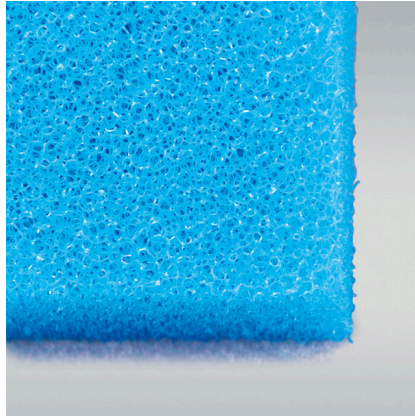

JBL Fine Filter Foam

Fine foam for filters to combat all kinds of water cloudiness

Suitable for:

- Quick elimination of all kinds of cloudiness in freshwater and marine water aquariums and in pond water: reusable foam for use in the filter
- Easy to use: cut the foam to the size you need (suitable for all filters). Layer as filter stage for pre- and long-term filtering
- Crystal-clear water: filters off floating algae and cloudiness. Offers a large surface for the settling of cleansing bacteria
- No release of harmful substances – water neutral fine foam with 30 ppi pore size
- Contents: 1 washable foam filter mat for aquariums (50x50 cm) for all types of filter; available in 2.5 cm, 5 cm and 10 cm thickness

You may also be interested in

You can find a complete overview here: <https://www.jbl.de/qr/62561>

JBL FilterPad VL
Cotton fleece for CristalProfi aquarium filters

JBL FilterPad F15
Coarse foam pad for aquarium filter CristalProfi

JBL FilterPad F35
Fine foam pad for aquarium filter CristalProfi

JBL CombiBloc CristalProfi e
Pre-filter pads and filter foam for CristalProfi e

JBL Fine Filter Foam

Product information

Easy to use

Cut foam about 1-2 mm larger than the cross section of your filter and put it into the filter as the last filter stage. Avoid gaps between the inner wall and filter. Fine-pored foam as pre- and long-term filter material.

Fine filtering

The fine material filters even the smallest particles (1/1000 mm upwards) out of the water. This removes floating algae and very fine turbidity from the water almost immediately.

Absolutely safe