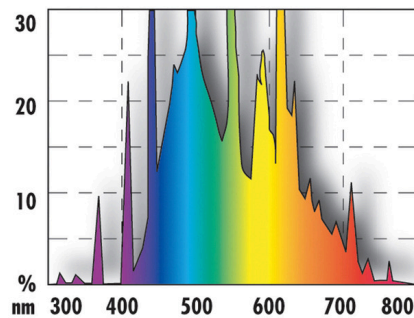

JBL SOLAR NATUR T5 ULTRA, 24-39 W

T5 daylight full-spectrum tube for freshwater tanks

Suitable for:  

- Fluorescent tube Solar for fish and plants from sun-drenched waters, e.g. Lake Malawi and Lake Tanganyika
- Easy to install: insert fluorescent T5 tube socket into the fixture and turn until the tube locks into place
- Ideal colour temperature for plants and fish: 9000 Kelvin - best possible inhibition of algae: full photosynthetic performance
- Excellent illumination from high lumen output. Scientifically tested by IFM Geomar: full spectrum similar to sunlight
- Colour rendering and full spectrum are guaranteed for 2 years. Includes reminder label for replacement