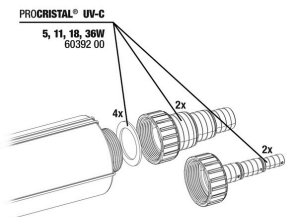

JBL PC UV-C Kit raccords tuyau