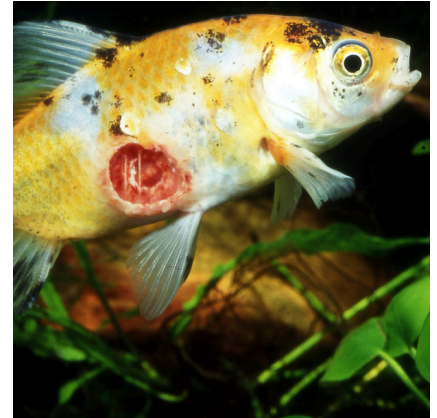

JBL Ektol bac Pond Plus

Remedy for bacteria and fin rot

Suitable for:

- Rapid and reliable treatment: remedy for ulcers, fin rot, popeye and dropsy, which often occur in spring
- For bacterial infestation in pond fish.
- Simple to use: calculate required quantity, mix with pond water in watering can, distribute evenly over pond
- JBL Online Hospital: enables you to identify fish diseases
- Contents: remedy Ektol bac Pond Plus. Dosage: 40 ml per 800 l pond water