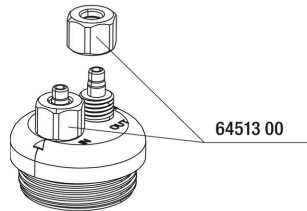

JBL ProSilent Control

Spare parts

ProSilent control
64314 00

64513 00