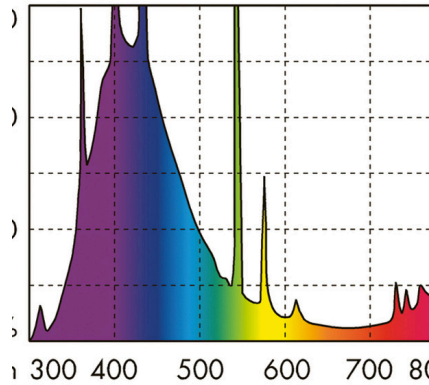

# JBL SOLAR MARIN BLUE

Blue fluorescent T8 tube Solar for marine aquariums

Suitable for:

- Fluorescent tube Solar to promote coral growth in marine aquariums
- Easy to install: insert fluorescent T8 tube socket into the fixture and turn until the tube locks into place
- The actinic blue light beautifully emphasizes the luminousness of the corals
- Ideal night lighting to observe nocturnal animals in freshwater aquariums and terrariums
- Colour rendering and full spectrum are guaranteed for 12 months. Includes reminder label for replacement