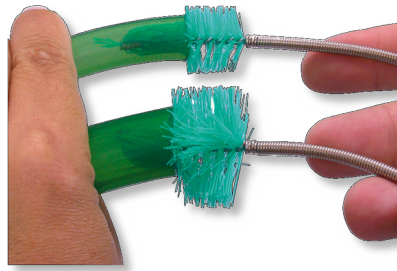

JBL Cleany

Double-ended hose brush for hoses from 9-30 mm

Suitable for:    

- For clean hoses on filter and pumps to prevent output reduction caused by soiled hoses
- Easy to use: push matching end of hose brush through the hose and clean
- 160 cm long - cleaning of all hoses with 9 to 30 cm internal diameter (fits, for instance, to ALL JBL external filters)
- Up to 30 % more filter performance, averts a loss in performance: maintains the biological balance in the aquarium
- Package contents: 1 steel helix with small and large cleaning brush at each end, 160 cm long

Clean hoses

JBL's double-ended hose brush has a highly flexible steel helix with brushes at both ends and ensures clean hoses and therefore 30 % more filter performance. Regular cleaning maintains the biological balance in the aquarium and averts a loss of filter performance.

The internal soiling of the hoses is not only caused by algae, it is also caused by normal biological processes. Bacterial lawns form on the inside of the plastic surface, which is not too much of a problem for the fish. But this "slimy" coating reduces, as already mentioned, the water flow by up to 30 %!