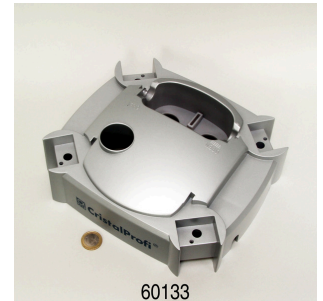

Spare parts

60146

JBL CP e union nut for hose connection

60143

JBL CP e seal connection block

JBL CombiBloc CristalProfie
 Pre-filter pads and filter foam for CristalProfie

60133

JBL CP e pump head cover