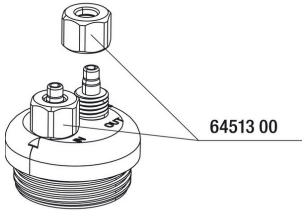

JBL PROFLORA SafeStop

Spare parts

JBL Cap Nut Air/CO₂
hose