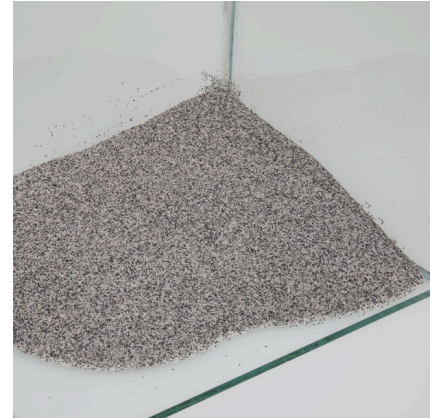

JBL Sansibar GREY

Grey substrate for aquariums

Suitable for:   

- Fine, uncoloured sandy soil: substrate for fresh and saltwater aquariums and aqua-terrariums
- Vigorous plant growth: prevents the seeping in of sludge and other waste material with its fine granulation and density
- Prevents injuries of the mucous membrane: fine, round-shaped natural sand is gentle on sensitive barbels. Ideal for grubbing fish, such as armoured catfish and loaches
- Ideal for fish, invertebrates and plants: no unwanted pollutants released into the water.
- Package contents: 1 bag Sansibar Grey. Grain size: 0.2 - 0.6 mm. Not fully suitable for undergravel heating cables

JBL Sansibar GREY

Product information

Ideal substrate

The substrate is an important part of the aquarium interior because a lot of animals dig in the ground to search for food. The plants also need a safe hold and have to absorb the food in the ground through their roots. Digging fish definitely need a substrate which is not sharp-edged. Undergravel heating can only be recommended for medium-fine to coarse substrates because water circulation cannot really build up in very fine substrates.

Use

Rinse the substrate with tap water to remove any abrasion caused in transit. Put substrate on the nutrient substrate (JBL AquaBasis) to promote the plant growth (for vigorous plant roots approx. 6-8 cm).

Further information	
FAQ	✓
Blog	✓
Press	✓
Laboratory/calculator	✗
Worth reading	✓
Spare parts	✗
Video	✓
GarantiePlus	✗
Instructions	✓
QR code	

JBL Sansibar GREY

Product details

Article data		
Product name	JBL Sansibar GREY 5 kg	JBL Sansibar GREY 10 kg
Art. No.	6706200	6706300
EAN number	4014162670625	4014162670632
EAN as barcode		
Content	5 kg	10 kg
Graining	0,2-0,6 mm	0,2-0,6 mm
Expiry months	-	-
RRP incl. VAT	14,70 €	25,94 €
Base price	2,94 €	2,59 €
Nominal filling quantity	5 kg	10 kg
Base quantity	1 kg	1 kg
Gross weight	5029 g	10045 g
Net weight	5000 g	10000 g
Weight change	1000	1000