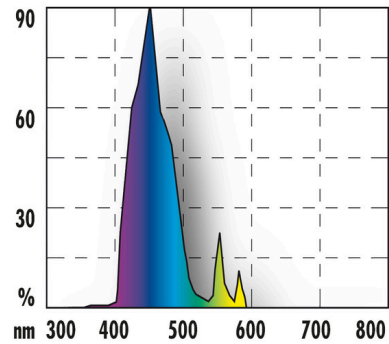

JBL SOLAR OCEAN BLUE ULTRA, 24-39 W

Blue T5 fluorescent tube for marine aquariums

Suitable for: 

- Special blue fluorescent tube to promote the natural colouring of corals, molluscs and other invertebrates in marine aquariums
- Easy to install: insert fluorescent T5 tube socket into the fixture and turn until the tube locks into place
- Ideal colour temperature for corals, molluscs and invertebrates: reproduces the impression of deep oceans. Emphasizes and promotes natural fluorescence.
- Energy efficiency class A or B can only be achieved with bright tubes. Coloured tubes only reach energy efficiency class C
- The colour rendering is guaranteed for 2 years. Includes reminder label for replacement