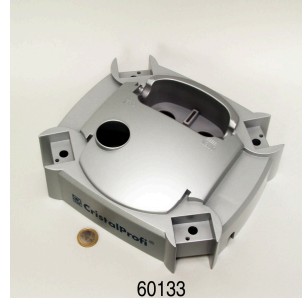

**JBL CP e pump head
cover**