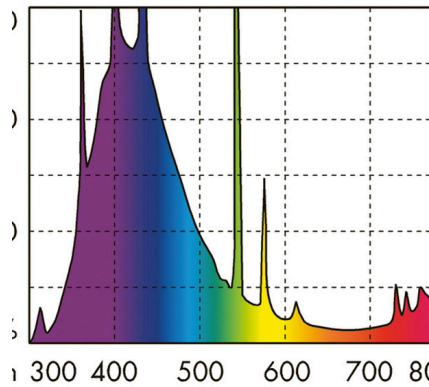

JBL SOLAR MARIN BLUE

Blue fluorescent T8 tube Solar for marine aquariums

Suitable for:

- Fluorescent tube Solar to promote coral growth in marine aquariums
- Easy to install: insert fluorescent T8 tube socket into the fixture and turn until the tube locks into place
- The actinic blue light beautifully emphasizes the luminousness of the corals
- Ideal night lighting to observe nocturnal animals in freshwater aquariums and terrariums
- Colour rendering and full spectrum are guaranteed for 12 months. Includes reminder label for replacement

Actinic light:

The JBL SOLAR MarinBlue tube generates a strong blue light which is also referred to as actinic light. It is a particularly effective short-wave light from the blue and ultraviolet spectral range. When this tube alone is switched on it creates the glow of the corals and the desired moonlight effect. The actinic spectral range of this tube accentuates the fluorescence of corals and clams (e.g. Tridacna). The JBL tube doesn't generate a pure actinic spectrum, but has spectral components added which are especially suitable for the light in marine aquariums. It is NOT useful to illuminate marine aquariums with actinic light alone since the corals in our care don't originate from great depths but mostly from depths up to 20 m and thus receive strong sunlight. The combination of JBL SOLAR MarinDay and JBL SOLAR MarinBlue is perfect. If you only install one tube you should choose the JBL SOLAR MarinDay