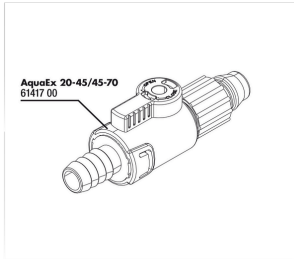

JBL PROCLEAN AQUA EX 45-70

Accessories

JBL ClipSafe Vario

Adjustable multi-purpose
aquarium hose clips 9-27 mm

JBL PROCLEAN AQUA EX 45-70

Spare parts

**JBL AquaEx
20-45/45-70
Absperrhahn**

JBL PROCLEAN AQUA EX 45-70