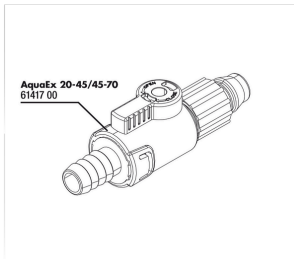

JBL PROCLEAN AQUA EX 20-45

Accessories

JBL ClipSafe Vario
Adjustable multi-purpose
aquarium hose clips 9-27 mm

JBL PROCLEAN AQUA EX 20-45

 Spare parts

**JBL AquaEx
20-45/45-70
Absperrhahn**

JBL PROCLEAN AQUA EX 20-45