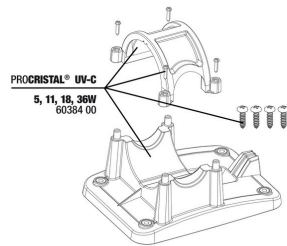

JBL PC UV-C 5,11,18,36 W mounting