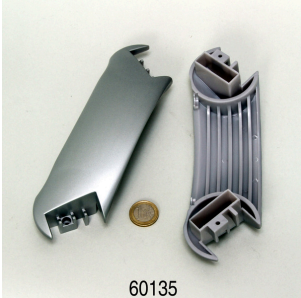

JBL CRISTALPROFI e702 greenline

Spare parts

60135

JBL CP e pump head handle