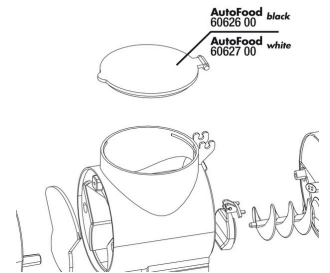

JBL AutoFood Food Chamber Lid