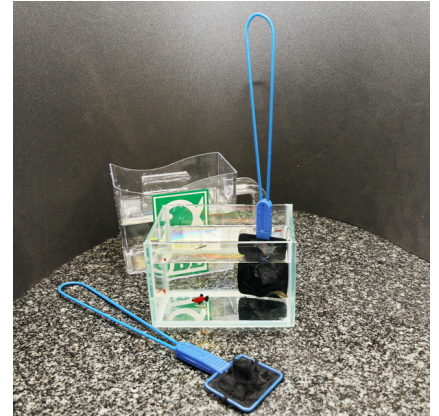

# JBL Fish Net, coarse

Wide-mesh premium aquarium net

Suitable for:

- Gentle capture of aquarium fish: wide-meshed aquarium net with black net
- Use in fresh and saltwater aquariums
- Makes catching fish easier thanks to black net fabric, extra durable nylon netting, reinforced handle for daily use
- Available in various sizes and handle lengths. Mesh size: 0.83-1,1 mm
- Contents: wide-mesh fish net Premium coarse

You may also be interested in

You can find a complete overview here: <https://www.jbl.de/qr/61032>

**JBL LimCollect**  
Chemical-free snail trap for aquariums

To make catching fish easier

Black net makes catching fish demonstrably easier. The catch net has a reinforced handle for daily use and is made of extra durable nylon netting. Suitable for use in freshwater and marine water aquariums.