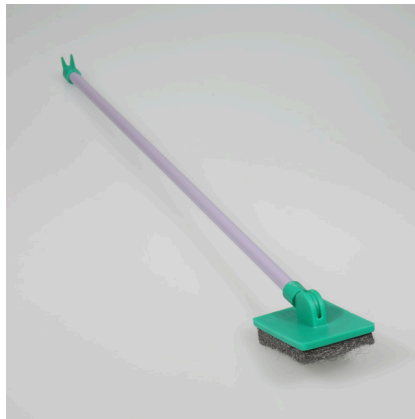

JBL Blanki Set

Non-scratch aquarium glass pane cleaner with handle

Suitable for:

- Removal of algae, lime and other deposits from the aquarium pane within minutes: non-scratch glass pane cleaner
- Easy to handle: cleaner with handle – effortless removal of most stubborn algae
- Safe and ideal for children: chemically neutral, no blades, non-rust, also suitable for curved front panes
- Note: not suitable for plastic panes, keep the sponge cushion free of sand
- Package contents: 1 non-scratch aquarium glass pane cleaner with handle. Incl. handle (45 cm) and cleaning cushion.