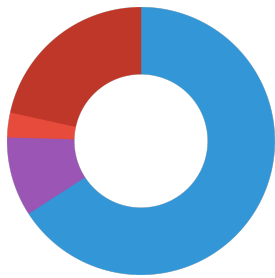

JBL Energil

Food type	Whole fish and crustaceans
Sub product type	complete food for terrapins and turtles
Dosing	Feed young, growing turtles in the water area 2 - 4 times a day, as much as can be eaten within about 10 minutes. 4 - 5 times per week in the same way is sufficient for adult animals

Analytical components

Crude protein	55 %
Fat content	8 %
Crude fibre	2.5 %
Crude ash	18 %