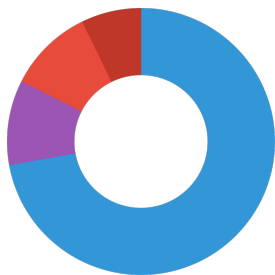

Composition

Molluscs and crustaceans
Insects
Cereals
Fish and fish by-products

Additives

Colourings
Colorant Iron Oxide Red E172