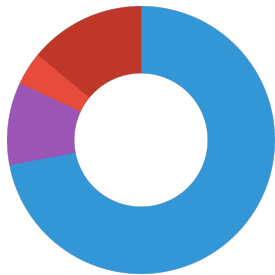

JBL PRONOVO GUPPY GRANO S

Food type	granulates
Sub product type	complete food for ornamental fish
Dosing	Feed 1 - 2 times a day, as much as can be eaten within a few minutes

Analytical components

Crude protein	36 %
Fat content	5 %
Crude fibre	2 %
Crude ash	7 %