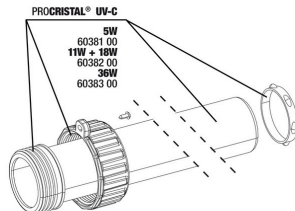

JBL PROCRISTAL UV-C Compact plus 36 W

Spare parts

JBL PC UV-C Compact plus electrical unit

JBL PC UV-C Compact plus casing kit

JBL adapter UK for all circular plugs

JBL PC UV-C 5,11,18,36 W gasket set

JBL PC UV-C bulb protection kit