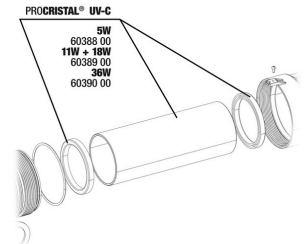

JBL PC UV-C quartz glass cylinder set

JBL PC UV-C 5,11,18,36 W mounting

JBL PC UV-C glass sleeve + reflector set

JBL PC UV-C hose connection gaskets

JBL PC UV-C hose connection set

JBL PROCRISTAL UV-C Compact plus 36 W