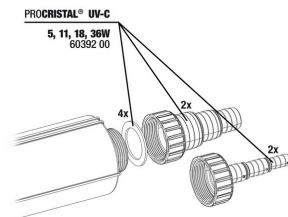

JBL PC UV-C quartz glass cylinder set

JBL PC UV-C 5,11,18,36 W mounting

JBL PC UV-C glass sleeve + reflector set

JBL PC UV-C hose connection gaskets

JBL PC UV-C hose connection set

JBL PROCRISTAL UV-C Compact plus 36 W