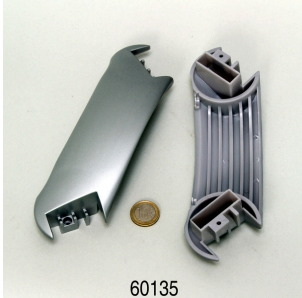

JBL CristalProfi e701 greenline

Spare parts

JBL CP e pump head handle