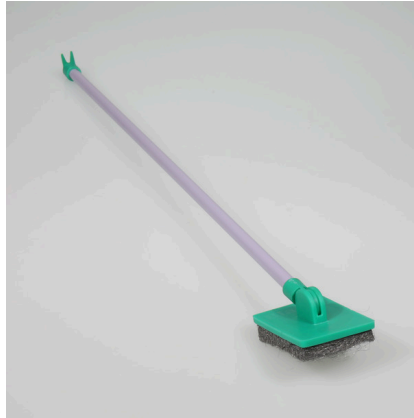

# JBL Blanki Set

Non-scratch aquarium glass pane cleaner with handle

Suitable for:

- Removal of algae, lime and other deposits from the aquarium pane within minutes: non-scratch glass pane cleaner
- Easy to handle: cleaner with handle – effortless removal of most stubborn algae
- Safe and ideal for children: chemically neutral, no blades, non-rust, also suitable for curved front panes
- Note: not suitable for plastic panes, keep the sponge cushion free of sand
- Package contents: 1 non-scratch aquarium glass pane cleaner with handle. Incl. handle (45 cm) and cleaning cushion.