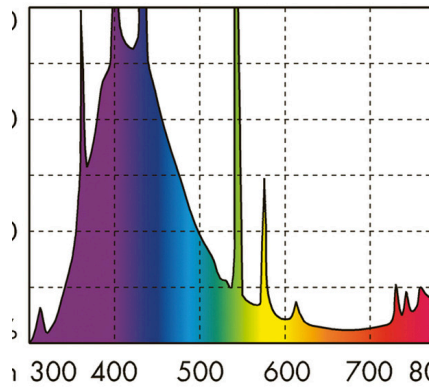

# JBL SOLAR MARIN BLUE

Blue fluorescent T8 tube Solar for marine aquariums

Suitable for:

- Fluorescent tube Solar to promote coral growth in marine aquariums
- Easy to install: insert fluorescent T8 tube socket into the fixture and turn until the tube locks into place
- The actinic blue light beautifully emphasizes the luminousness of the corals
- Ideal night lighting to observe nocturnal animals in freshwater aquariums and terrariums
- Colour rendering and full spectrum are guaranteed for 12 months. Includes reminder label for replacement