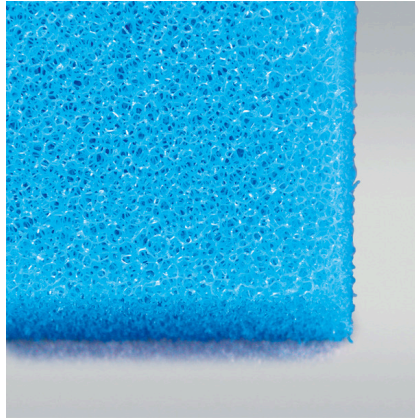

JBL Fine Filter Foam

Fine foam for filters to combat all kinds of water cloudiness

Suitable for:

- Quick elimination of all kinds of cloudiness in freshwater and marine water aquariums and in pond water: reusable foam for use in the filter
- Easy to use: cut the foam to the size you need (suitable for all filters). Layer as filter stage for pre- and long-term filtering
- Crystal-clear water: filters off floating algae and cloudiness. Offers a large surface for the settling of cleansing bacteria
- No release of harmful substances – water neutral fine foam with 30 ppi pore size
- Contents: 1 washable foam filter mat for aquariums (50x50 cm) for all types of filter; available in 2.5 cm, 5 cm and 10 cm thickness

You may also be interested in

You can find a complete overview here: <https://www.jbl.de/qr/62561>

JBL FilterPad VL
 Cotton fleece for CristalProfi aquarium filters

JBL FilterPad F15
 Coarse foam pad for aquarium filter CristalProfi

JBL FilterPad F35
 Fine foam pad for aquarium filter CristalProfi

JBL CombiBloc CristalProfi e
 Pre-filter pads and filter foam for CristalProfi e

JBL Fine Filter Foam

Product information

Easy to use

Cut foam about 1-2 mm larger than the cross section of your filter and put it into the filter as the last filter stage. Avoid gaps between the inner wall and filter. Fine-pored foam as pre- and long-term filter material.

Fine filtering

The fine material filters even the smallest particles (1/1000 mm upwards) out of the water. This removes floating algae and very fine turbidity from the water almost immediately.

Absolutely safe