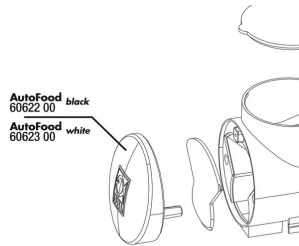

JBL PRONOVO AUTOFOOD WHITE

Spare parts

Complete holder kit for JBL Autofood

JBL Autofood Auger

JBL AutoFood Battery compartment lid