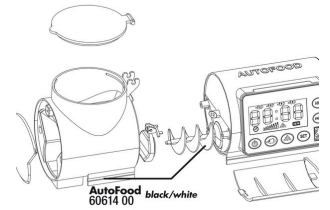

JBL Autofood Auger