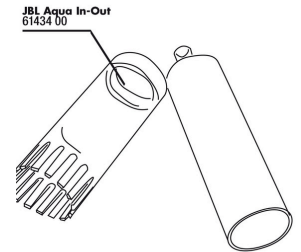

JBL PROCLEAN AQUA IN-OUT COMPLETE

Spare parts

JBL Aqua In-Out shut-off valve

JBL Aqua In-Out nozzle for water jet pump

JBL Aqua In-Out metal adapter G3/4 M24

JBL Aqua In-Out cleaning comb, complete

JBL Aqua In-Out hose coupling

JBL Aqua In-Out seal fitting 3/4"

JBL Aqua In-Out metal adapter G3/4 M28/M22

JBL PROCLEAN AQUA IN-OUT water jet pump
Suction pump for convenient water changes in aquariums

JBL PROCLEAN AQUA IN-OUT COMPLETE