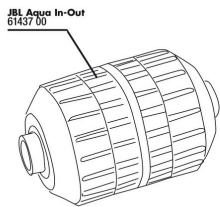

JBL PROCLEAN AQUA IN-OUT COMPLETE

Spare parts

JBL Aqua In-Out shut-off valve

JBL Aqua In-Out nozzle for water jet pump

JBL Aqua In-Out metal adapter G3/4 M24

JBL Aqua In-Out cleaning comb, complete

JBL Aqua In-Out hose coupling

JBL Aqua In-Out seal fitting 3/4"

JBL Aqua In-Out metal adapter G3/4 M28/M22

JBL PROCLEAN AQUA IN-OUT water jet pump
Suction pump for convenient water changes in aquariums

JBL PROCLEAN AQUA IN-OUT COMPLETE