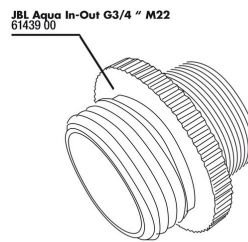

JBL Aqua In-Out seal fitting 3/4"

JBL Aqua In-Out metal adapter G3/4 M28/M22

JBL PROCLEAN AQUA IN-OUT water jet pump
Suction pump for convenient water changes in aquariums

JBL PROCLEAN AQUA IN-OUT COMPLETE