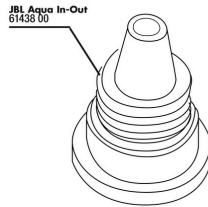

JBL PROCLEAN AQUA IN-OUT COMPLETE

Spare parts

JBL Aqua In-Out metal adapter G3/4 M24

JBL Aqua In-Out metal adapter G3/4 M28/M22