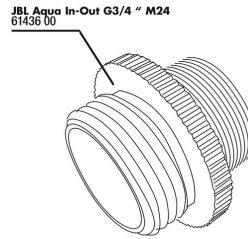

JBL Aqua In-Out metal adapter G3/4 M24